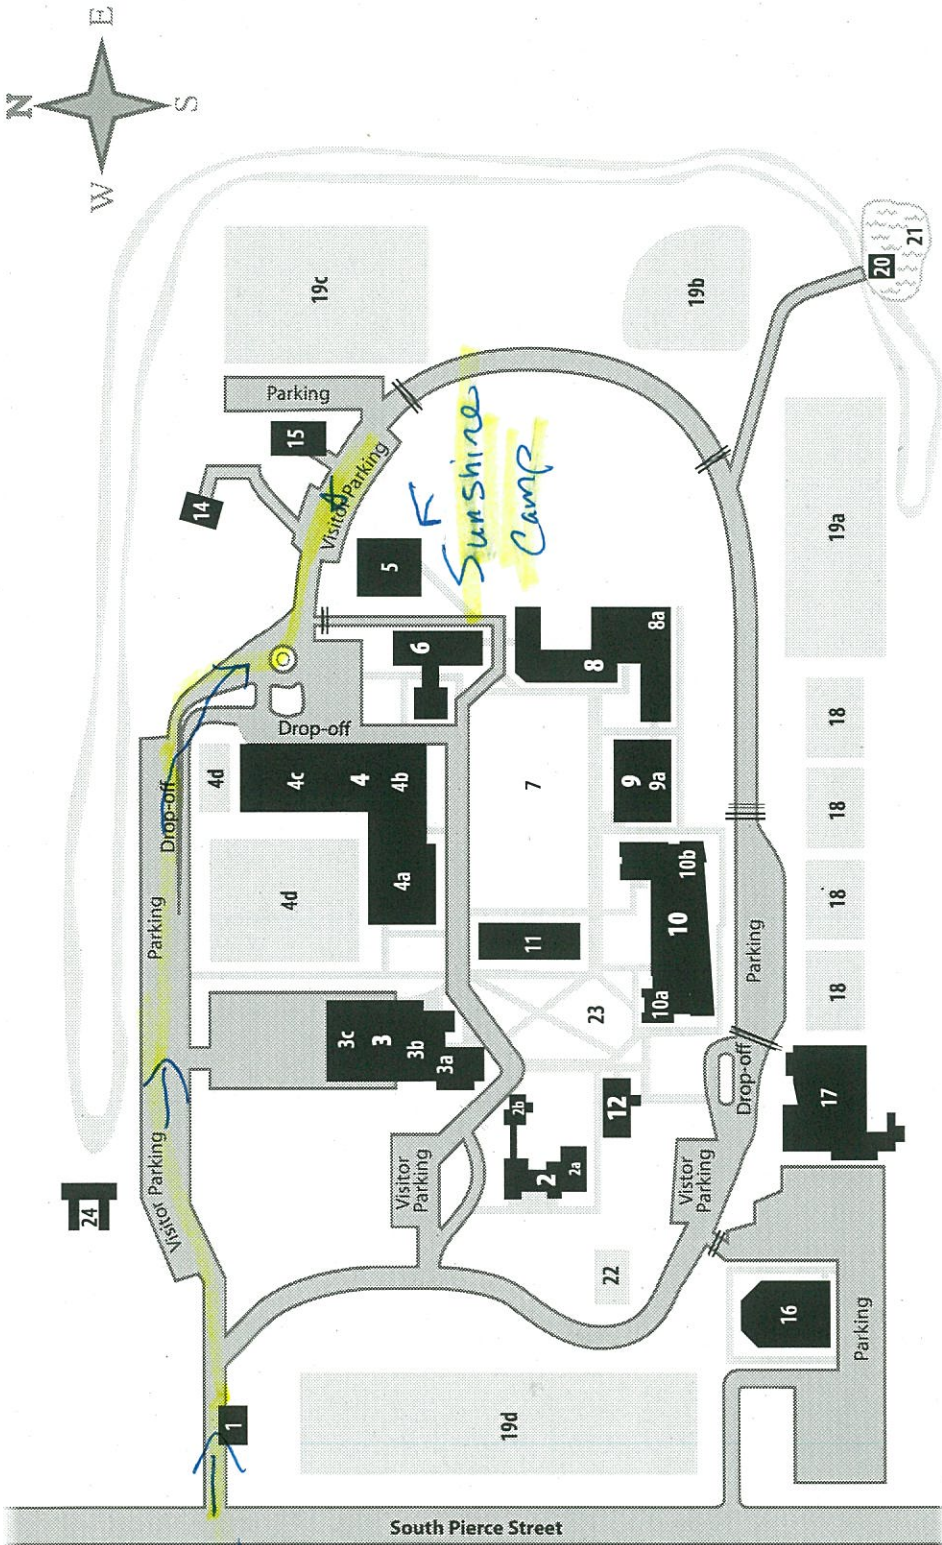

Colorado Academy Campus Map

- | | | | | |
|-------------------------------|---------------------------------------|-------------------------------------|---------------------------------|--------------------------------|
| 1 Welcome Center | 7 Stamper Commons | 14 Summer Programs Office | 18 Stuiie's Tennis Courts | 20 Lower School Science Center |
| 2 Welborn House | 8 Chowdry Middle School | 15 Operations Office and Bus Garage | 19 Athletic Fields | 21 Woody's Pond |
| 2a Admission Office | 8a Middle School Community Room | 16 Froelicher Theatre | 19a Wright Field | 22 Welborn Garden & Pool |
| 2b Business Office | 9 Raether Library and Technology Labs | 17 Newton Athletic Center | 19b Baseball Diamond | 23 Sculpture Garden |
| 3 Campus Center | 10 Upper School | 10a Knowles Lecture Hall | 19c Simms Field | 24 Dos Chappell Trailhead |
| 3a Dining Hall | 10b Innovation Lab | 11 Schotters Music Center | 19d Firman Field | |
| 3b CA Bookstore | 11 Schotters Music Center | 12 Carolyn Smith Alumni | 19e Newton Ranch & Slater Field | |
| 3c Sadler Room, East and West | | | | |